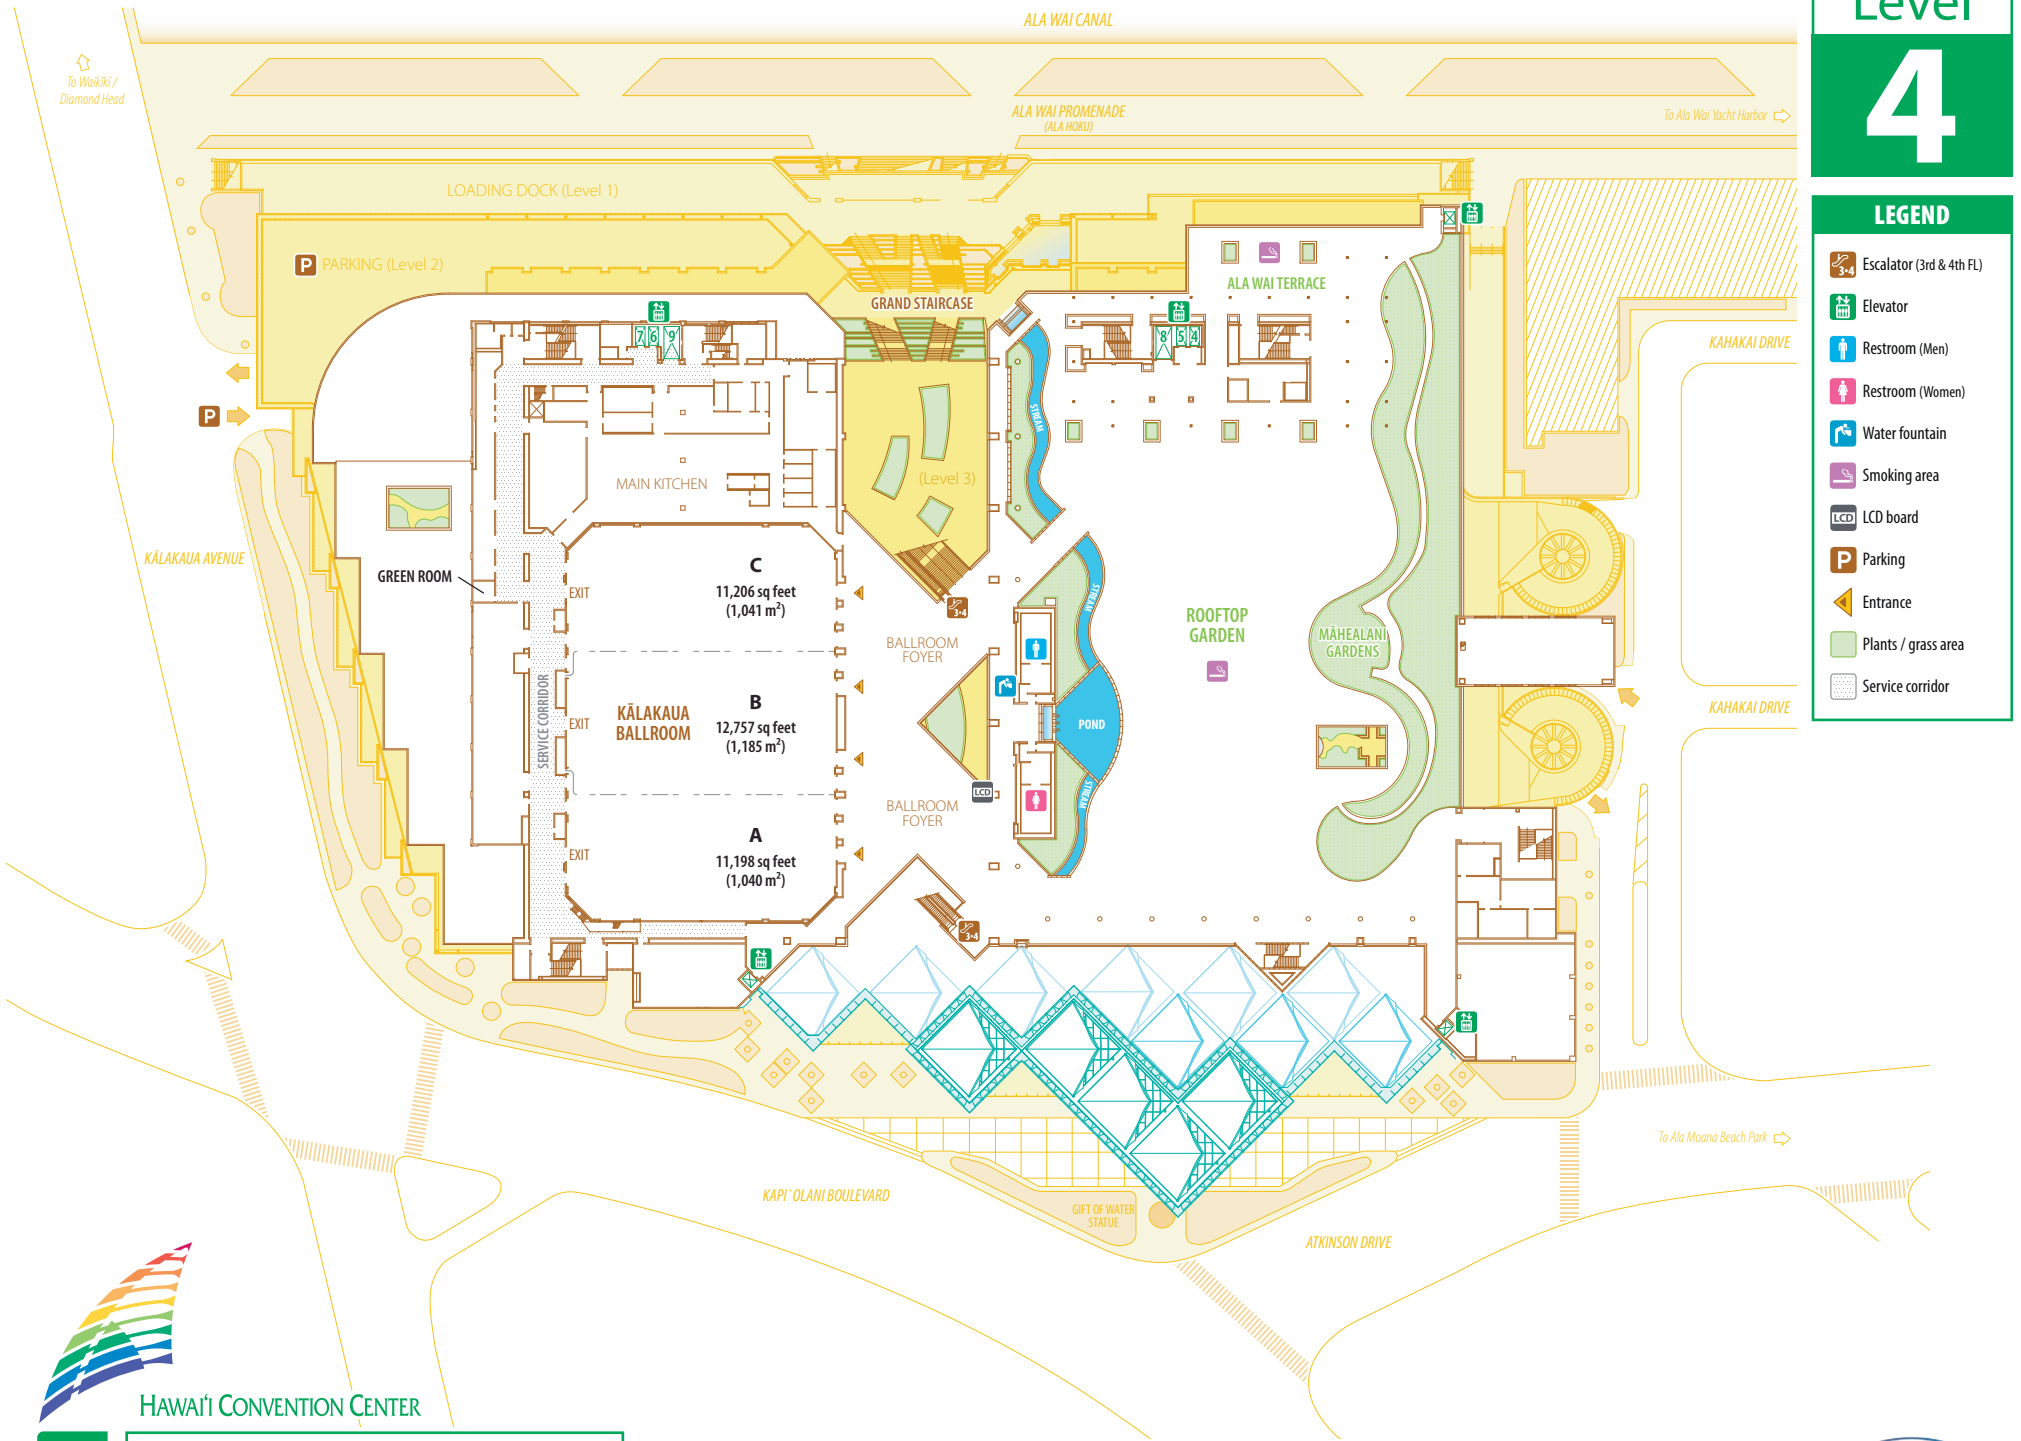

LEGEND

-  Information desk
-  Escalator (2nd FL Parking)
-  Escalator (3rd & 4th FL)
-  Elevator
-  Restroom (Men)
-  Restroom (Women)
-  Restroom (Universal)
-  Pay phone
-  TDD / Pay phone
-  ATM
-  Vending area
-  Water fountain
-  Smoking area
-  LCD board
-  Parking
-  Entrance
-  Automatic entry door
-  Plants / grass area
-  Walkway
-  Crosswalk
-  Service corridor

HAWAII CONVENTION CENTER

LEGEND

-  Information desk
-  Business center
-  Parking pay station
-  First aid
-  Escalator (2nd FL Parking)
-  Escalator (3rd & 4th FL)
-  Elevator
-  Restroom (Men)
-  Restroom (Women)
-  Pay phone
-  TDD / Pay phone
-  ATM
-  Vending area
-  Water fountain
-  Smoking area
-  LCD board
-  Parking
-  Entrance
-  Automatic entry door
-  Plants / grass area
-  Service corridor

HAWAII CONVENTION CENTER

LEGEND

-  Escalator (3rd & 4th FL)
-  Elevator
-  Restroom (Men)
-  Restroom (Women)
-  Water fountain
-  Smoking area
-  LCD board
-  Parking
-  Entrance
-  Plants / grass area
-  Service corridor