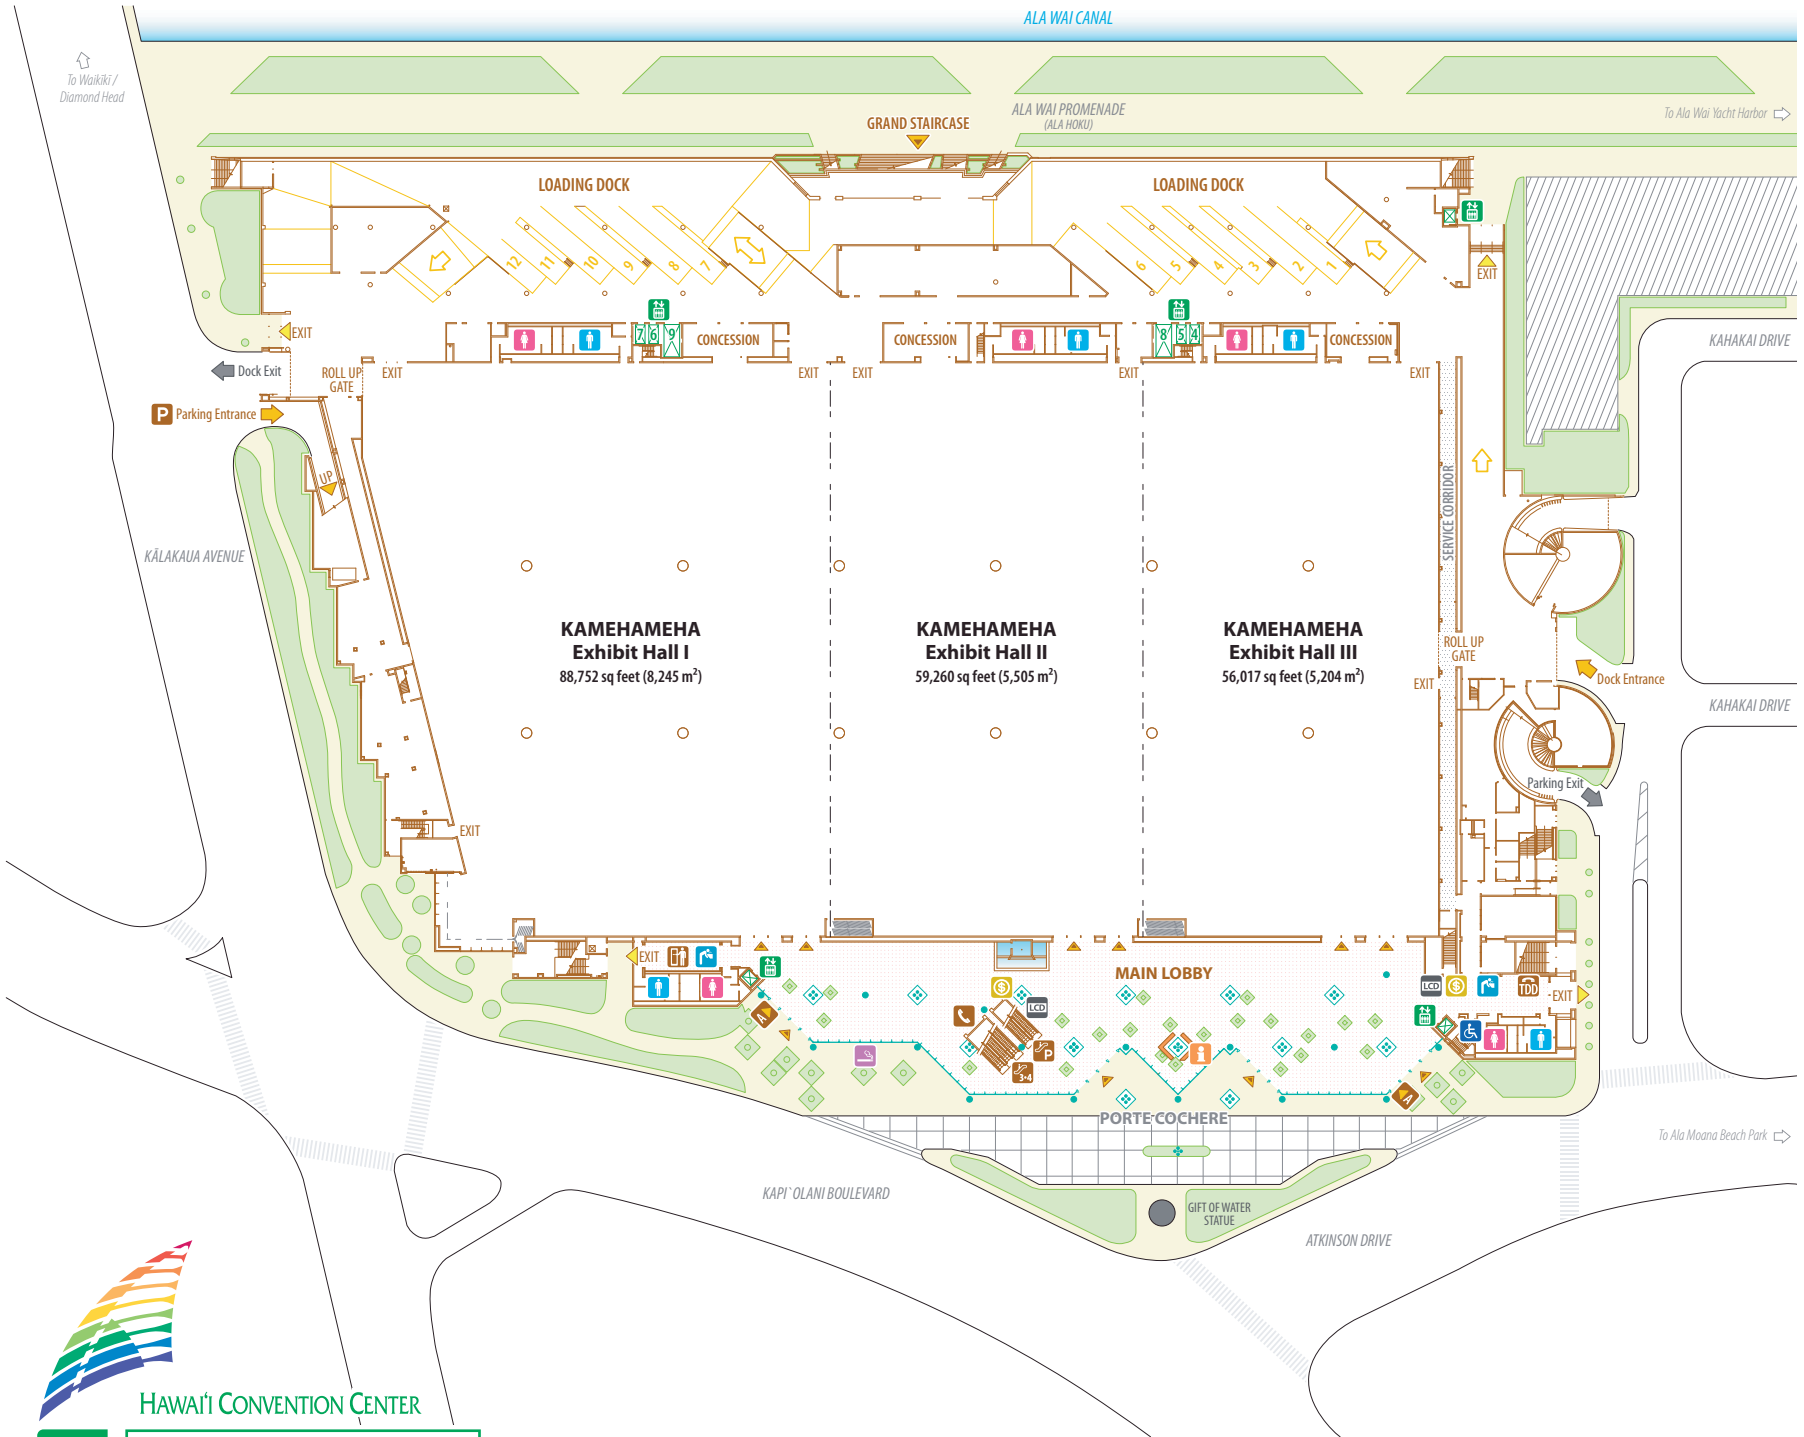

LEGEND

-  Information desk
-  Escalator (2nd FL Parking)
-  Escalator (3rd & 4th FL)
-  Elevator
-  Restroom (Men)
-  Restroom (Women)
-  Restroom (Universal)
-  Pay phone
-  TDD / Pay phone
-  ATM
-  Vending area
-  Water fountain
-  Smoking area
-  LCD board
-  Parking
-  Entrance
-  Automatic entry door
-  Plants / grass area
-  Walkway
-  Crosswalk
-  Service corridor

HAWAII CONVENTION CENTER

LEGEND

-  Information desk
-  Business center
-  Parking pay station
-  First aid
-  Escalator (2nd FL Parking)
-  Escalator (3rd & 4th FL)
-  Elevator
-  Restroom (Men)
-  Restroom (Women)
-  Pay phone
-  TDD / Pay phone
-  ATM
-  Vending area
-  Water fountain
-  Smoking area
-  LCD board
-  Parking
-  Entrance
-  Automatic entry door
-  Plants / grass area
-  Service corridor

HAWAII CONVENTION CENTER

LEGEND

-  Escalator (3rd & 4th FL)
-  Elevator
-  Restroom (Men)
-  Restroom (Women)
-  Water fountain
-  Smoking area
-  LCD board
-  Parking
-  Entrance
-  Plants / grass area
-  Service corridor