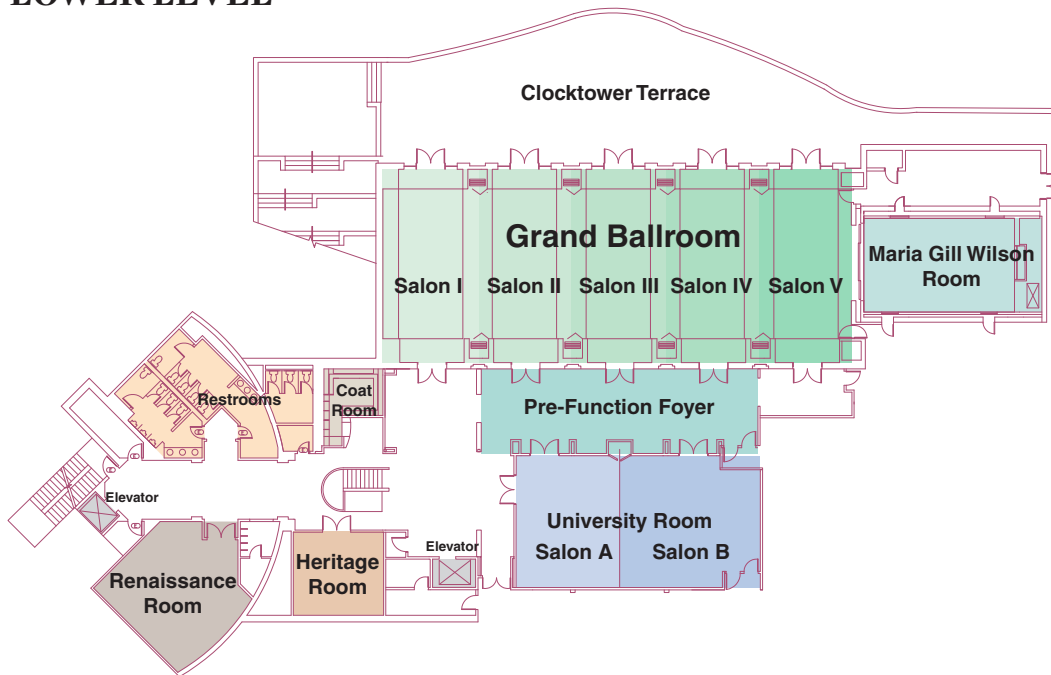

LOBBY LEVEL

LOWER LEVEL

BEECHWOOD HOTEL

Nothing like you expect. Everything you deserve.

363 Plantation Street ~ Worcester, MA 01605

info@beechwoodhotel.com

508.754.5789 ~ 800.344.2589

508.752.2060 FAX

beechwoodhotel.com

BEECHWOOD HOTEL
Nothing like you expect. Everything you deserve.

WORCESTER'S BEECHWOOD HOTEL

"Nothing like you expect. Everything you deserve."

73 guest rooms and suites including a Presidential suite

5-star Ceres Bistro

11 Function/meeting rooms plus our unique Grand Ballroom

GRAND BALLROOM

	ENTIRE BALLROOM	1 SALON	2 SALONS	CHAPEL	CHAPEL / SALON 5	TERRACE	PREFUNCTION	RENAISSANCE	HERITAGE
DIMENSIONS	42' x 100'	20' x 42'	40' x 42'	20' x 32'	40' x 32'			20' x 25'	14' x 18'
Sq Ft	4200	840	1680	640	1480			600	252
Theater	400	80	160	80	120	200	N/A	30	N/A
Classroom	200 max	24	56	24	56	N/A	N/A	26	N/A
U-Shape	N/A	24	40	24	24	N/A	N/A	22	N/A
Hollow Square	N/A	30	56	30	30	N/A	N/A	26	N/A
Conference	N/A	26	N/A	26	26	N/A	N/A	24	10
Reception	450	30	60	30	60	250	175	30	12
Rounds	300	50	100	50	100	N/A	N/A	50	20
Crescent	180	30	60	30	60	N/A	N/A	30	12
Rounds w/ dancefloor	240	N/A	N/A	N/A	90	N/A	N/A	N/A	N/A

CONFERENCE CENTER

	UNIVERSITY	SALON A	SALON B	EXECUTIVE	CLUB	WINE	TENT	PAVILION
DIMENSIONS	51' x 28'	22' x 28'	29' x 28'	24' x 22'	12' x 20'	40' x 24'		
Sq Ft	1428	616	812	540	244	972		
Theater	140	60	70	N/A	N/A	N/A	120	
Classroom	100	24	36	N/A	N/A	N/A	N/A	N/A
U-Shape	60	24	27	16	N/A	N/A	N/A	N/A
Hollow Square	66	30	33	22	N/A	N/A	N/A	N/A
Conference	44	21	21	16	12	N/A	N/A	N/A
Reception	125	30	50	40	30	40	125	125
Rounds	100	40	50	36	30	60	50	50
Crescent	60	24	30	N/A	N/A	N/A	30	30
Rounds w/ dancefloor	60	N/A	N/A	N/A	N/A	N/A	50	50