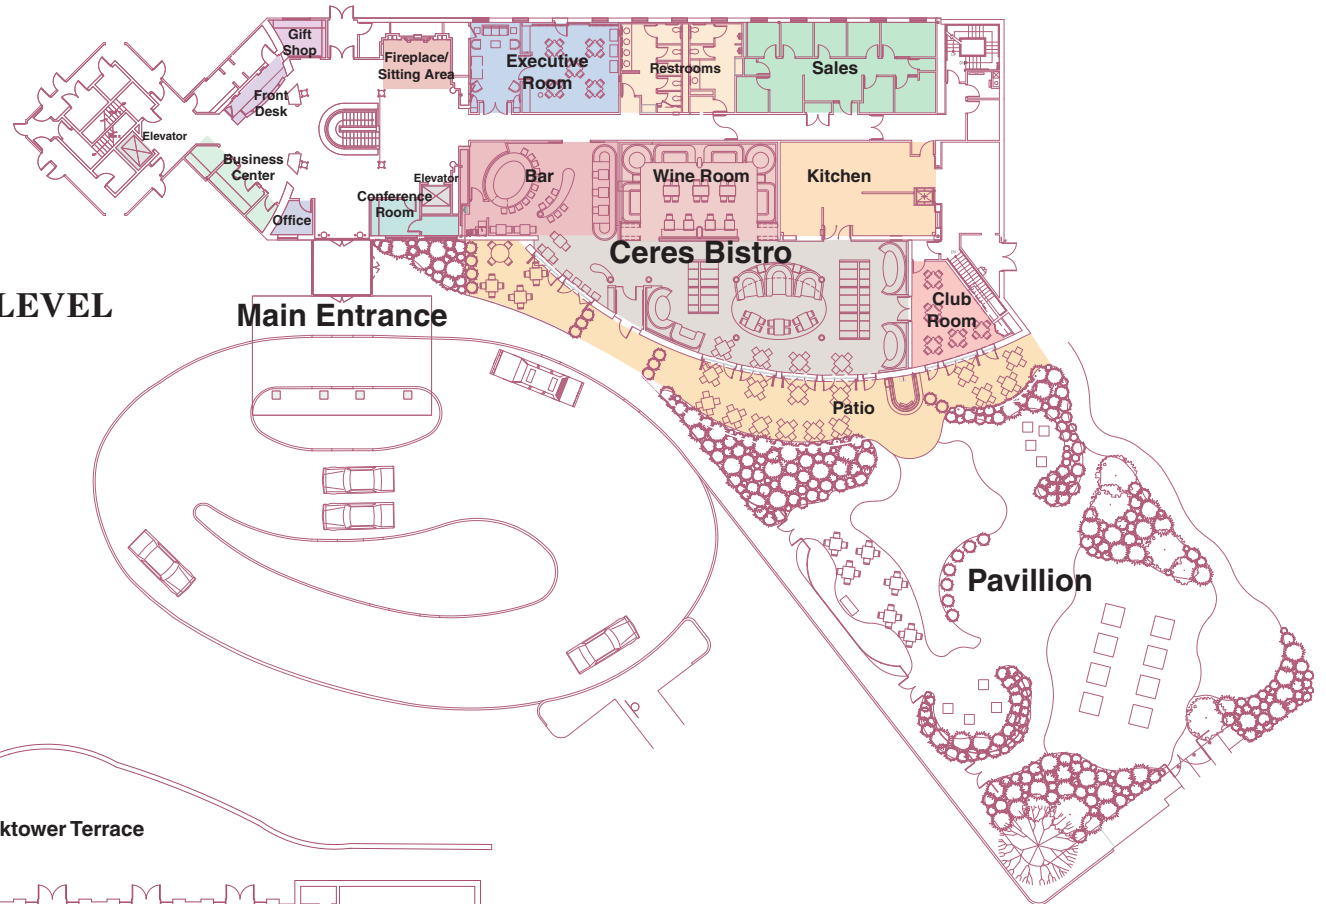

LOBBY LEVEL

LOWER LEVEL

BEECHWOOD HOTEL

Nothing like you expect. Everything you deserve.

363 Plantation Street ~ Worcester, MA 01605

info@beechwoodhotel.com

508.754.5789 ~ 800.344.2589

508.752.2060 FAX

beechwoodhotel.com

BEECHWOOD HOTEL
Nothing like you expect. Everything you deserve.

WORCESTER'S BEECHWOOD HOTEL

"Nothing like you expect. Everything you deserve."

73 guest rooms and suites including a Presidential suite

5-star Ceres Bistro

11 Function/meeting rooms plus our unique Grand Ballroom

GRAND BALLROOM

	ENTIRE BALLROOM	1 SALON	2 SALONS	CHAPEL	CHAPEL / SALON 5	TERRACE	PREFUNCTION	RENAISSANCE	HERITAGE
DIMENSIONS	42' x 100'	20' x 42'	40' x 42'	20' x 32'	40' x 32'			20' x 25'	14' x 18'
Sq Ft	4200	840	1680	640	1480			600	252
Theater	400	80	160	80	120	200	N/A	30	N/A
Classroom	200 max	24	56	24	56	N/A	N/A	26	N/A
U-Shape	N/A	24	40	24	24	N/A	N/A	22	N/A
Hollow Square	N/A	30	56	30	30	N/A	N/A	26	N/A
Conference	N/A	26	N/A	26	26	N/A	N/A	24	10
Reception	450	30	60	30	60	250	175	30	12
Rounds	300	50	100	50	100	N/A	N/A	50	20
Crescent	180	30	60	30	60	N/A	N/A	30	12
Rounds w/ dancefloor	240	N/A	N/A	N/A	90	N/A	N/A	N/A	N/A

CONFERENCE CENTER

	UNIVERSITY	SALON A	SALON B	EXECUTIVE	CLUB	WINE	TENT	PAVILION
DIMENSIONS	51' x 28'	22' x 28'	29' x 28'	24' x 22'	12' x 20'	40' x 24'		
Sq Ft	1428	616	812	540	244	972		
Theater	140	60	70	N/A	N/A	N/A	120	
Classroom	100	24	36	N/A	N/A	N/A	N/A	N/A
U-Shape	60	24	27	16	N/A	N/A	N/A	N/A
Hollow Square	66	30	33	22	N/A	N/A	N/A	N/A
Conference	44	21	21	16	12	N/A	N/A	N/A
Reception	125	30	50	40	30	40	125	125
Rounds	100	40	50	36	30	60	50	50
Crescent	60	24	30	N/A	N/A	N/A	30	30
Rounds w/ dancefloor	60	N/A	N/A	N/A	N/A	N/A	50	50