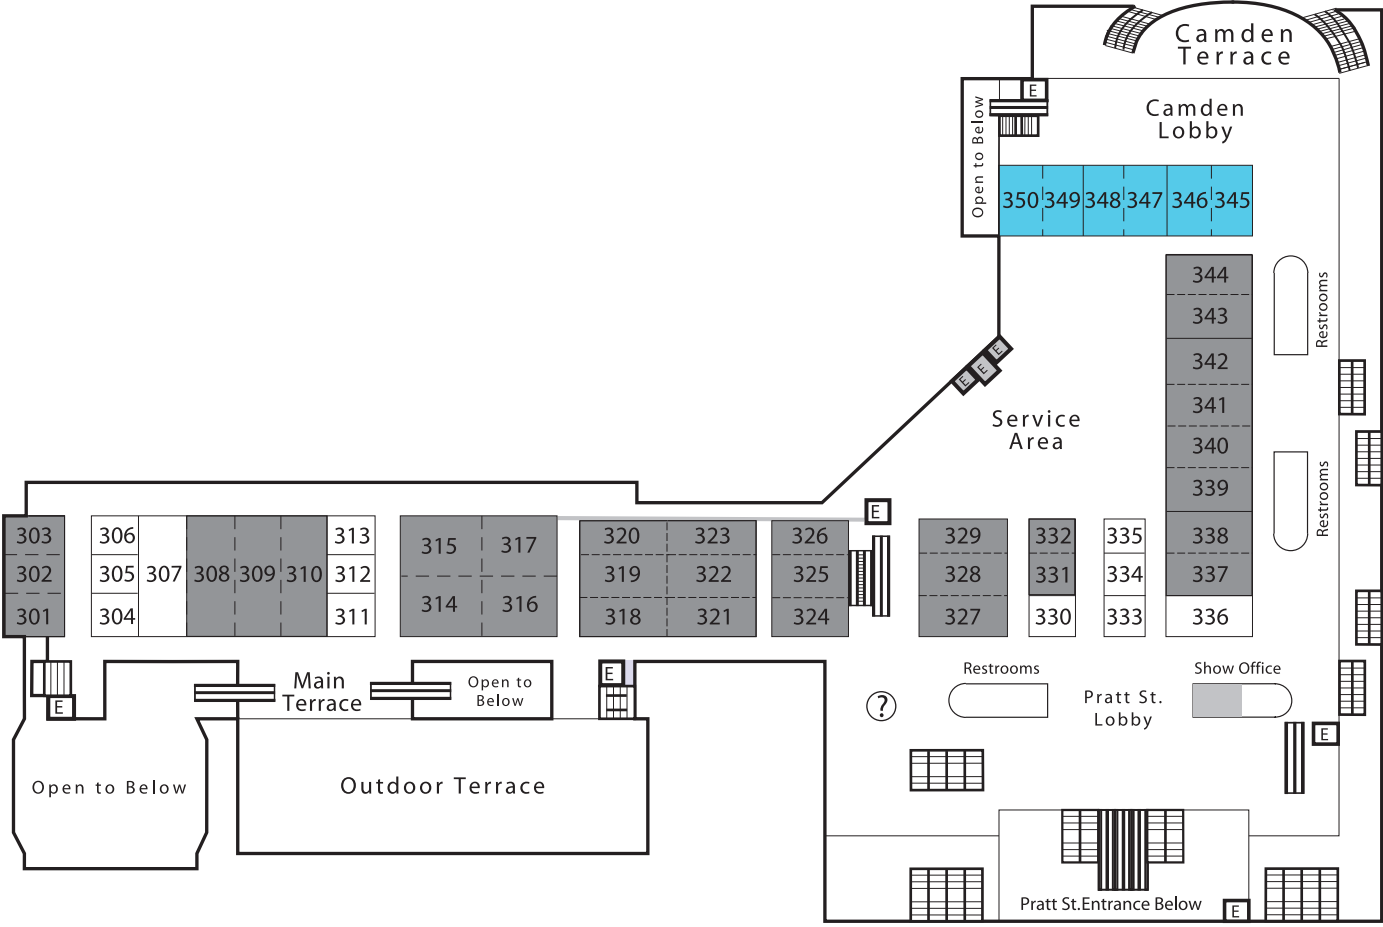

# Baltimore Conventoin Center Level 100 Exhibition Halls

# Baltimore Conventoin Center

## Level 300 Meeting Rooms

Baltimore Conventoin Center  
Level 400 Ballroom